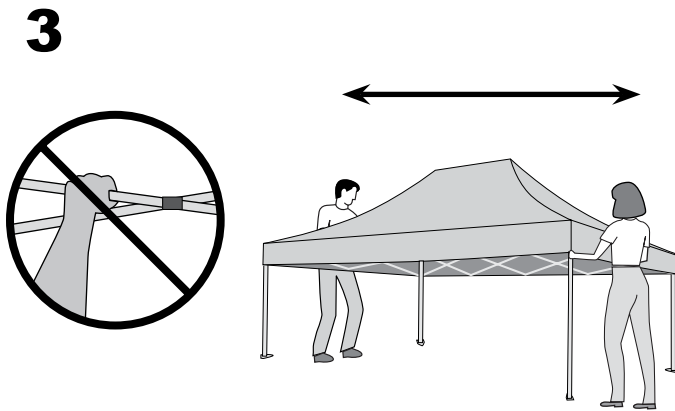

x2+

150 Callender Road  
Watertown, CT 06795  
www.shelterlogic.com

**1-800-524-9970**

Canada:

**1-800-559-6175**

**7**

**CAUTION:** Temporary spike anchors are NOT designed for permanent installation. Never leave canopy unattended.