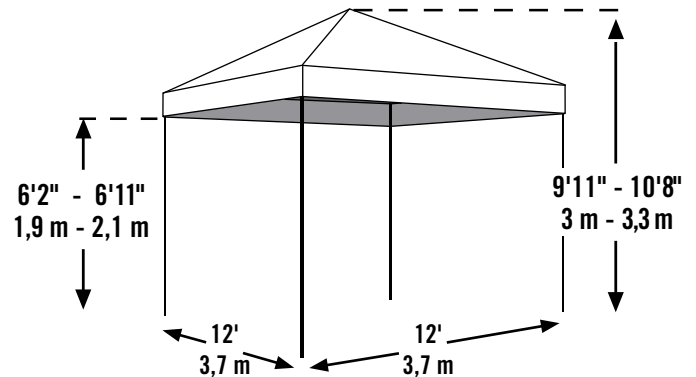

Great For: vendor tents, classic car shows, decks, patios, backyard events, and sporting or special events.

4-POSITION ADJUSTABLE LEGS - allow you to customize your canopy size