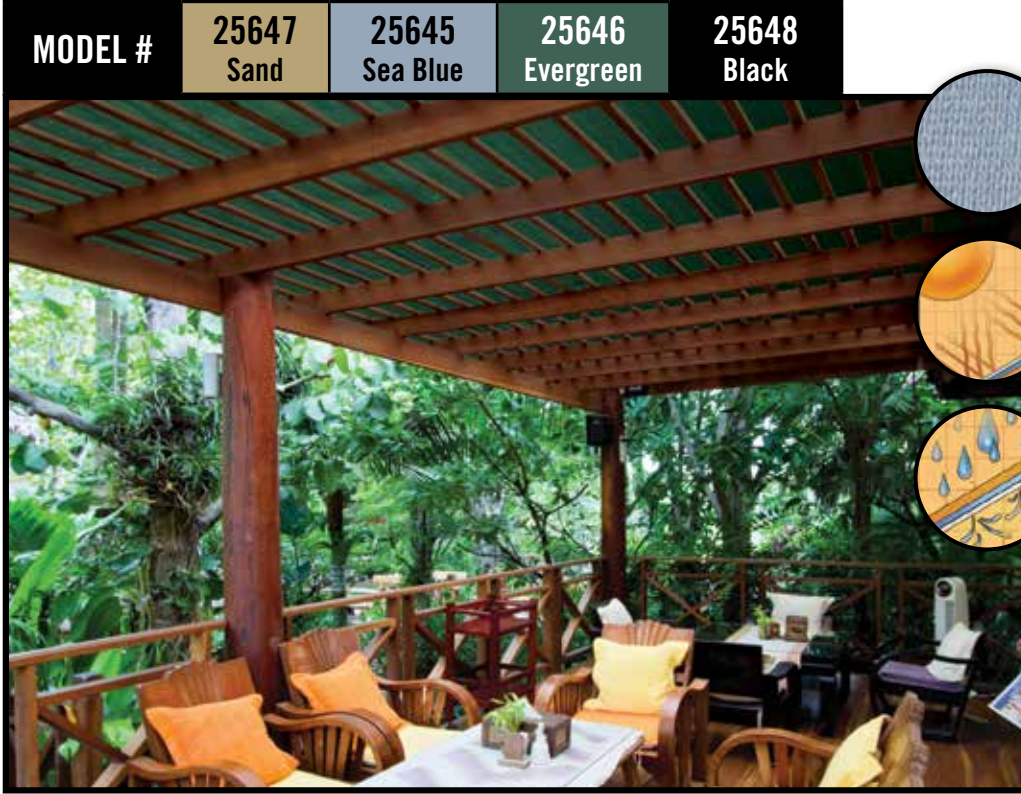

Shade Cloth

6 x 50 ft. 1,8 x 15,2 m

MODEL #	25647 Sand	25645 Sea Blue	25646 Evergreen	25648 Black
---------	---------------	-------------------	--------------------	----------------

Innovative Fabric

160 GSM breathable polyethylene long life fabric is UV stabilized. 1 year fabric warranty.

Blocks up to 80% of harmful UVA and UVB rays yet is remarkably breathable, allowing air to circulate.

Allows rain to pass through - water will not collect or pool.

DIY Installation

DIY fabric allows for easy installation with ShelterLogic fabric snap clips, tie-wraps, snap grommets, or wood fasteners. (sold separately)

Do-it-Yourself outdoor Shade Cloth provides sun, shade and wind protection exactly where you need it. The ultimate protective shade and privacy screen.

- Reduces temperature, provides shade & privacy.
- Easy to install and take down.
- Fashionable colors for use across multiple applications.
- Create your own shade design - anytime, anywhere.
- UV stabilized fabric holds up to the elements.
- Innovative heat set construction resists tearing and fraying.

DIVERSE APPLICATIONS:
Home/Backyard • Greenhouse/Plants • Pets/Animals • Agricultural/Farm

GREAT FOR:
Decks and Patios • Camping • Kennels • Pool and Play Areas • Gazebo Covers • Screened in Porches

MODEL #	UPC
25647 - Sand	6 77599 25647 9
25645 - Sea Blue	6 77599 25645 5
25646 - Evergreen	6 77599 25646 2
25648 - Black	6 77599 25648 6