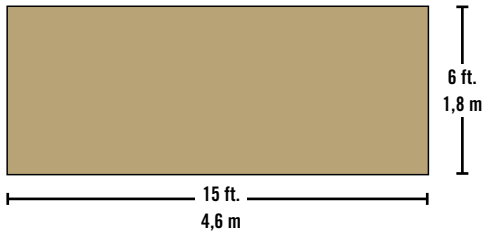

DIVERSE APPLICATIONS:
Home/Backyard • Greenhouse/Plants • Pets/Animals • Agricultural/Farm

GREAT FOR:
Decks and Patios • Camping • Kennels • Pool and Play Areas • Gazebo Covers • Screened in Porches

Packaging Details Est.

Unit Dimensions	18.96 x 6.12 in. 45,7 x 15,5 cm
Carton Dimensions	6.3 x 6.3 x 19.7 in. 16 x 16 x 50 cm
Carton Weight	3.09 lbs / 1,40 kg
Container Qty. 40ft.	4,532
Est. Pallet Qty.	98

MODEL #	UPC
25710 - Sand	6 77599 25710 0
25711 - Sea Blue	6 77599 25711 7
25712 - Evergreen	6 77599 25712 4
25640 - Black	6 77599 25640 0