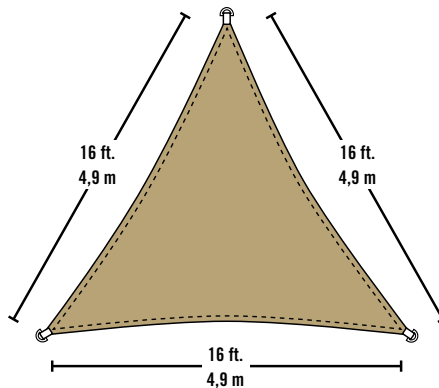

Package Includes

- (1) 16 ft./4,9 m Triangle Sun Shade Sail
- (3) Hardware Packets
- Easy step-by-step instructions

Retail Ready Full Color Packaging

Packaging Details

Packaging Dimensions	16.1 x 4.3 x 14.2 in. 41 x 11 x 36 cm
Packaging Weight	6.9 lbs / 3.12 kg
Master Pack (6 Unit) Carton Dimensions	27 x 17 x 16 in. 68.6 x 43.2 x 40.6 cm
Master Pack (6 Unit) Carton Weight	44 lbs / 20 kg
Pallet Qty	72
Container Qty. 20ft.	1,290
Container Qty. 40ft.	2,670