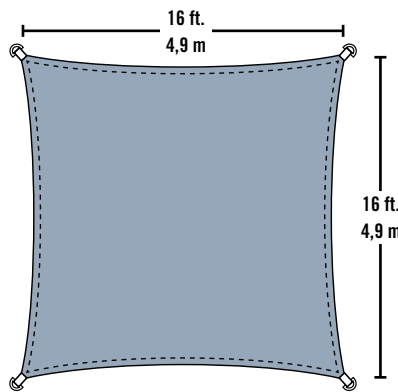

Create your own shade design. Outdoor Sun Shade Sails provide sun protection, innovative design and value.

- Easy to install and take down.
- Decorative design - fashionable colors.
- Better quality - durable fabric.

Package Includes

- (1) 16 ft./4,9 m Square Sun Shade Sail
- (4) Hardware Packets
- Easy step-by-step instructions

Retail Ready
Full Color Packaging

Packaging Details

Packaging Dimensions	17.1 x 9.1 x 16.1 in. 43.5 x 23 x 41 cm
Packaging Weight	14.4 lbs / 6.53 kg
Master Pack (3 Unit) Carton Dimensions	30 x 18 x 17 in. 76.2 x 45.7 x 43.2 cm
Master Pack (3 Unit) Carton Weight	48.3 lbs / 21.9 kg
Pallet Qty.	36
Container Qty. 20ft.	570
Container Qty. 40ft.	1,140