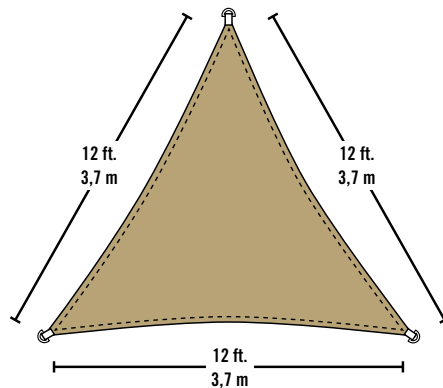

Package Includes

- (1) 12 ft./3,7 m Triangle Sun Shade Sail
  - (3) Hardware Packets
2. Easy step-by-step instructions

Packaging Details

Packaging Dimensions	13.7 x 4.1 x 12.1 in. 35 x 10.5 x 30.7 cm
Packaging Weight	4.3 lbs / 2 kg
Master Pack (6 Unit) Carton Dimensions	25 x 14 x 14 in. 63.5 x 35.6 x 35.6 cm
Master Pack (6 Unit) Carton Weight	26.2 lbs / 11.9 kg
Pallet Qty.	108
Container Qty. 20ft.	2,124
Container Qty. 40ft.	4,320
MODEL #	UPC
25728 - Sand	6 77599 25728 5

DIVERSE APPLICATIONS:

Decks and Patios • Camping • Pool and Play Areas
Picnic Areas • Parks • Gazebos • Outdoor Living Spaces
HOME - OFFICE - COMMERCIAL