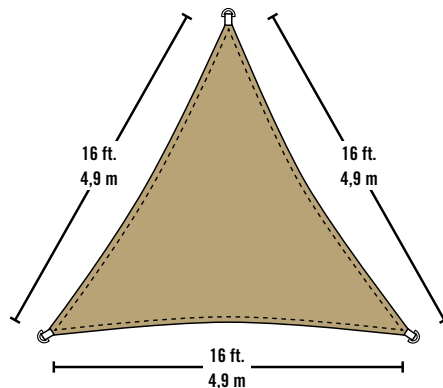

DIVERSE APPLICATIONS:

Decks and Patios • Camping • Pool and Play Areas
Picnic Areas • Parks • Gazebos • Outdoor Living Spaces
HOME - OFFICE - COMMERCIAL

MODEL #	UPC
25729 - Sand	6 77599 25729 2