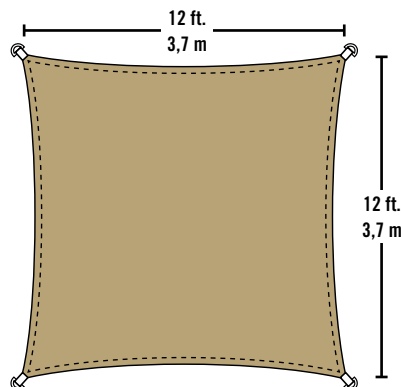

DIVERSE APPLICATIONS:

Decks and Patios • Camping • Pool and Play Areas
Picnic Areas • Parks • Gazebos • Outdoor Living Spaces
HOME - OFFICE - COMMERCIAL

MODEL #	UPC
25731 - Sand