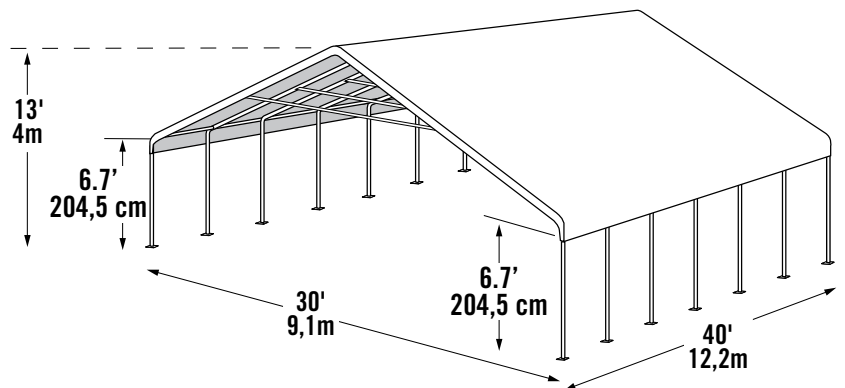

**RATCHET TITE™ TENSIONING** - ensures optimal cover to frame fit.

Canopy cover is CPAI-84 Section 6 compliant.

**Great For:** Vehicle/SUV/boat storage, outdoor events, backyards, seasonal shade and protection.

### Packaging Specifications:

- 5 boxes
- Container Qty.: 44
- Total weight: 1008.9 lbs.  
457,7 kg
- Box dimensions:
  - Box 1: 75.4 x 21.3 x 5.9 in.  
191,5 x 54 x 15 cm
  - Box 2: 74.2 x 21.3 x 8.9 in.  
188,5 x 54 x 22,5 cm
  - Box 3: 43.9 x 18.5 x 7.3 in.  
111,5 x 47 x 18,5 cm
  - Box 4&5: 79.1 x 21.3 x 8.7 in.  
201 x 54 x 22 cm