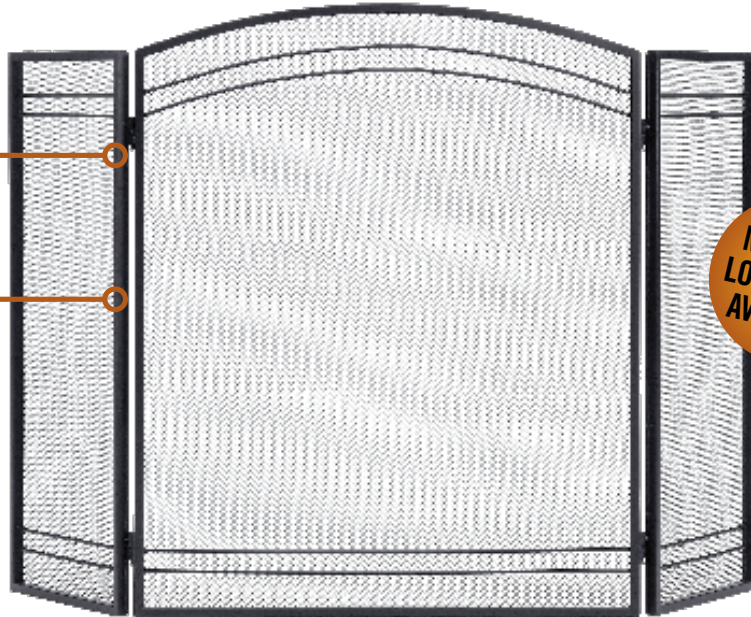

90393

Premium Steel Frame

Square tube steel frame is sturdy and strong.

Black Finish

Complements any decor.

3 Panel Design

3 panel hinged design allows for protection where you need it most.

No Assembly Required

Ready-to-go out of the box.

Simple and classic, this three panel mesh screen makes tending fires safe and easy. Provides necessary protection for floors and carpets, yet is lightweight to easily move to access firewood.

Package Includes

(1) Fireplace Screen
Care and Use Instructions

Product Specifications (est.)

29 in. H x 48 in. W	73,7 x 121,9 cm
---------------------	-----------------

Packaging Details (est.)

Container Qty.	1599
Total Weight	13.2 lbs. / 6 kg
Box Dimensions	25.4 x 1.8 x 29.7 in. 64,5 x 4,5 x 75,5 cm